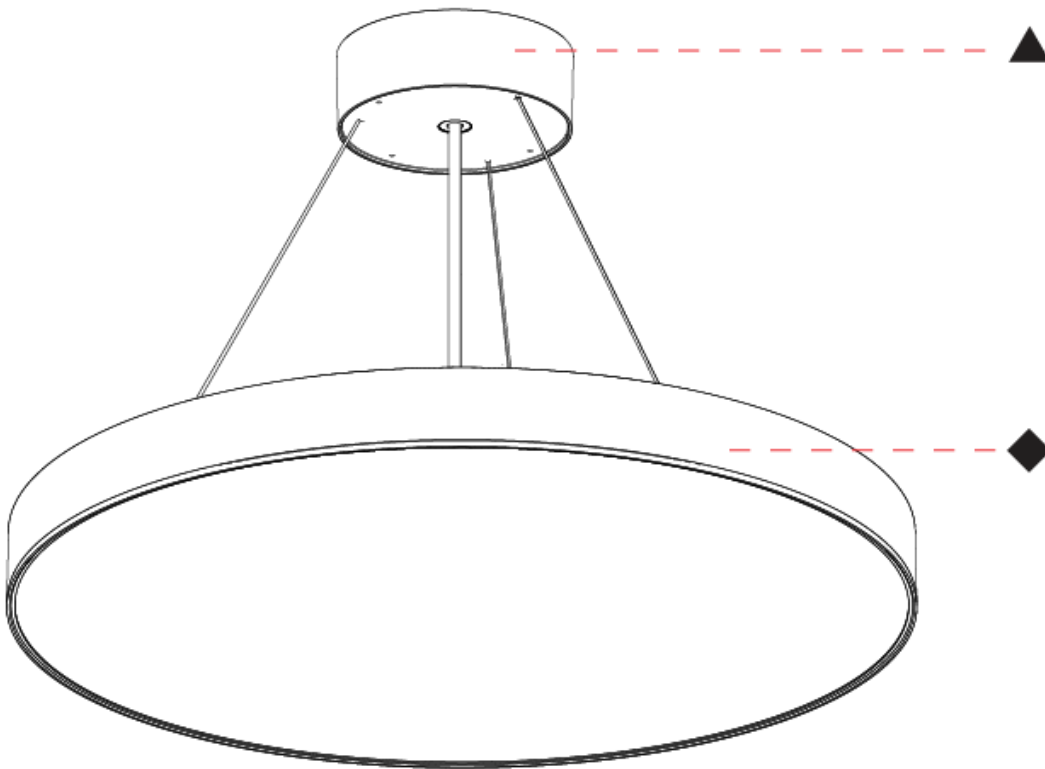

A3001104-HE-

PROJECT	_____
TYPE	_____
SPECIFIER	_____
QUANTITY	_____
DATE	_____