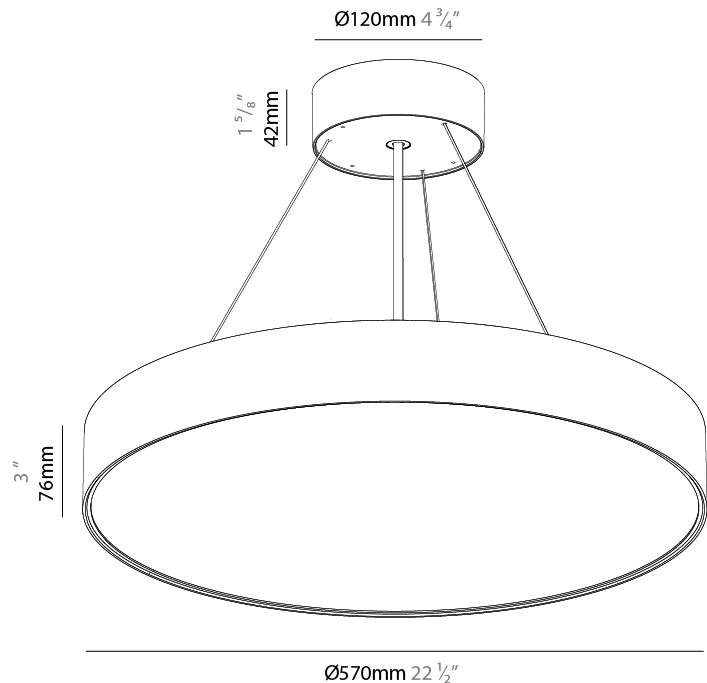

1. To build a product code in our configurator select the specify button on the base model # product page
2. To build a manual product code on this datasheet choose from the options listed below in blue font and add the suffix to the base model #

GENERAL

Series: Sign EVO
Partner: Prolicht
Division: Architectural
Installation: Suspension
Product Type: Pendant
Mounting Location: Ceiling
Light Distribution: Direct

PHYSICAL

Shape: Round
Diameter (mm): 570
Diameter (in): 22 7/16
Height (mm): 82
Height (in): 3 1/4
Weight (kg): 6.5
Diffuser: PMMA - Opal / Microprism / Clear Microprism
Fixture Finish: SSR / BKV / CWI / CRY / HAB / UFT / ITA / RUA / FTG / MYG / LOD / PUS / FRO / FUP / KIA / POP / BLS / SPG / MEY / GOH / CHC / COM / ABZ / JAG / OBR / MOS / ROR
Fixture Material: PMMA / Extruded Aluminum / Steel
Cable Details: 2000mm or 6000mm Transparent Cable

ELECTRICAL

Lamp Type: LED (Zhaga Standard)
Input Wattage (W): 20.6
Total Output Wattage (W): 19.1
Dimming: Non-Dimmable
Driver Included: Yes
Driver Location: Integrated
Driver Type: Constant Current - Universal
Driver Class: Class 2
Input Voltage (V): 120

LED

Color Temperature (*K): 2700 / 3000 / 3500 / 4000
Max. Delivered Lumen (lm): Max 3302
Nominal Lumen (lm): Mxa 3763
CRI: >90 CRI
Lamp Life (hrs): 50000

OPTICAL

RATINGS AND CERTIFICATIONS

Certified By: Certified for North American Standards
IP rating: IP40
Glare Rating: ≤ 19

PROJECT
TYPE
SPECIFIER
QUANTITY
DATE