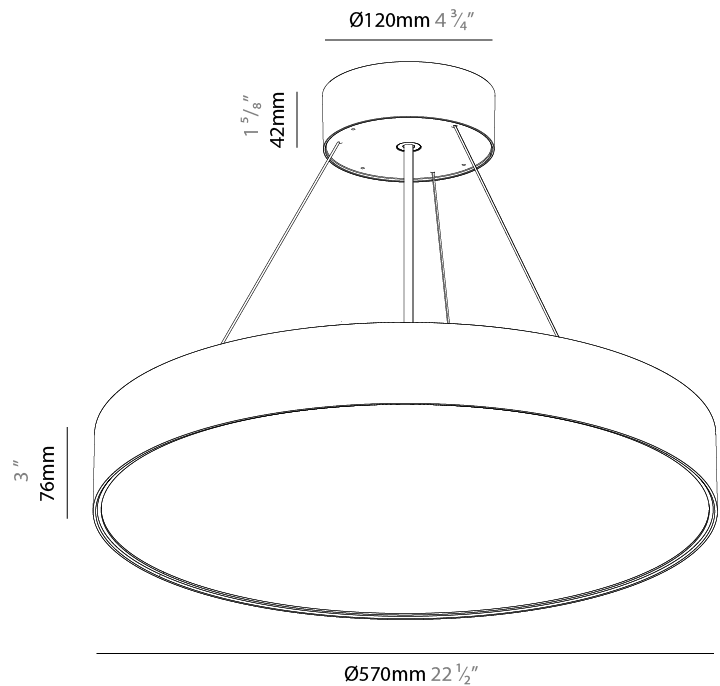

GENERAL

Series: Sign EVO
Partner: Prolicht
Division: Architectural
Installation: Suspension
Product Type: Pendant
Mounting Location: Ceiling
Light Distribution: Direct / Indirect

PHYSICAL

Shape: Round
Diameter (mm): 570
Diameter (in): 22 7/16
Height (mm): 82
Height (in): 3 1/4
Weight (kg): 6.5
Diffuser: [PMMA - Opal / Microprism / Clear Microprism](#)
Fixture Finish: [SSR / BKV / CWI / CRY / HAB / UFT / ITA / RUA / FTG / MYG / LOD / PUS / FRO / FUP / KIA / POP / BLS / SPG / MEY / GOH / CHC / COM / ABZ / JAG / OBR / MOS / ROR](#)
Fixture Material: [PMMA / Extruded Aluminum / Steel](#)
Cable Details: [2000mm or 6000mm Transparent Cable](#)

ELECTRICAL

Lamp Type: LED (Zhaga Standard)
Input Wattage (W): 34.4
Total Output Wattage (W): 30.9
Dimming: Non-Dimmable
Driver Included: Yes
Driver Location: Integrated
Driver Type: Constant Current - Universal
Driver Class: Class 2
Input Voltage (V): 120

LED

Color Temperature (°K): [2700 / 3000 / 3500 / 4000](#)
Max. Delivered Lumen (lm): Max 5440 (3302 Dir / 2137 Ind)
Nominal Lumen (lm): Mxa 6264
CRI: >90 CRI
Lamp Life (hrs): 50000

OPTICAL

RATINGS AND CERTIFICATIONS

Certified By: Certified for North American Standards
IP rating: IP40
Glare Rating: ≤ 19

PROJECT
TYPE
SPECIFIER
QUANTITY
DATE