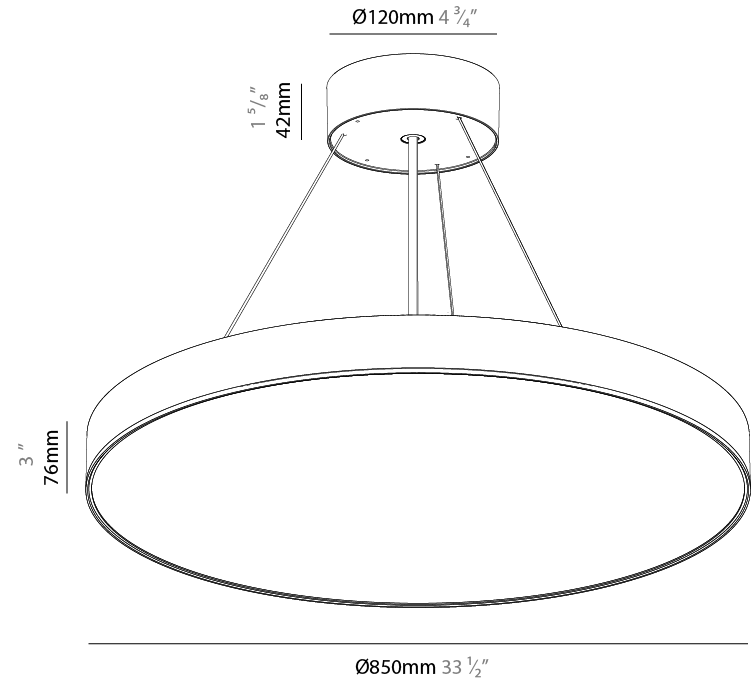

GENERAL

Series: Sign EVO
Partner: Prolicht
Division: Architectural
Installation: Suspension
Product Type: Pendant
Mounting Location: Ceiling
Light Distribution: Direct

PHYSICAL

Shape: Round
Diameter (mm): 850
Diameter (in): 33 7/16
Height (mm): 82
Height (in): 3 1/4
Weight (kg): 8.8
Diffuser: [PMMA - Opal](#) / [Microprism](#) / [Clear Microprism](#)
Fixture Finish: [SSR / BKV / CWI / CRY / HAB / UFT / ITA / RUA / FTG / MYG / LOD / PUS / FRO / FUP / KIA / POP / BLS / SPG / MEY / GOH / CHC / COM / ABZ / JAG / OBR / MOS / ROR](#)
Fixture Material: [PMMA](#) / [Extruded Aluminum](#) / [Steel](#)
Cable Details: [2000mm](#) or [6000mm](#) [Transparent Cable](#)

ELECTRICAL

Lamp Type: LED (Zhaga Standard)
Input Wattage (W): 47.2
Total Output Wattage (W): 42.7
Dimming: Non-Dimmable
Driver Included: Yes
Driver Location: Integrated
Driver Type: Constant Current - Universal
Driver Class: Class 2
Input Voltage (V): 120
Constant Current (MA): 700mA

LED

[Color Temperature (°K): 2700 / 3000 / 3500 / 4000](#)
Max. Delivered Lumen (lm): Max 7842
Nominal Lumen (lm): Max 8712
CRI: >90 CRI
Lamp Life (hrs): 50000

OPTICAL

RATINGS AND CERTIFICATIONS

Certified By: Certified for North American Standards
IP rating: IP40
Glare Rating: ≤ 19

PROJECT
TYPE
SPECIFIER
QUANTITY
DATE