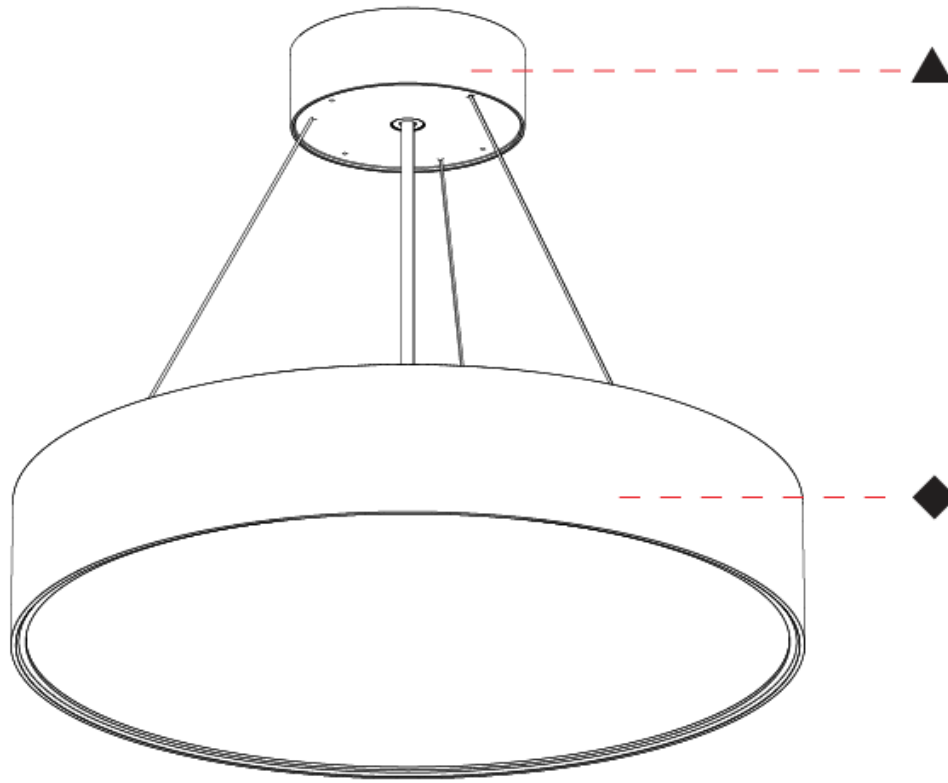

SIGN EVO SUSPENSION

A3001099-HE-

PROJECT	_____
TYPE	_____
SPECIFIER	_____
QUANTITY	_____
DATE	_____

A