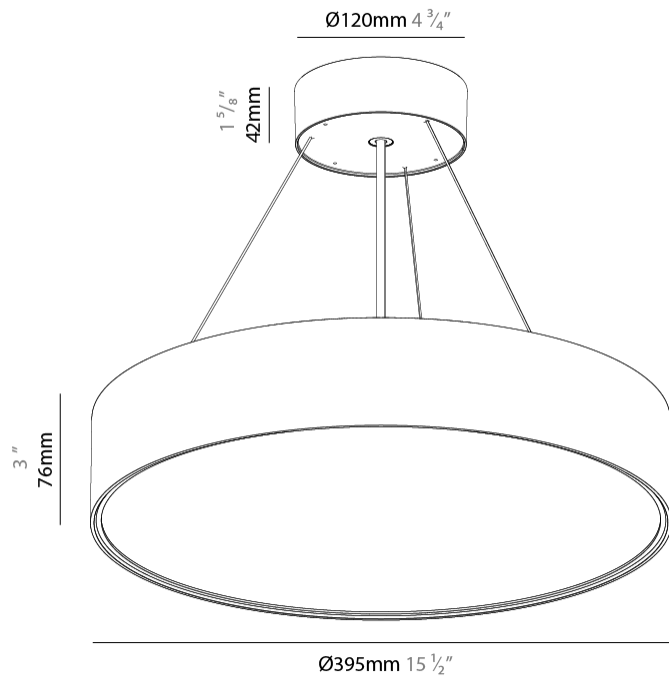

1. To build a product code in our configurator select the specify button on the base model # product page
2. To build a manual product code on this datasheet choose from the options listed below in blue font and add the suffix to the base model #

GENERAL

Series: Sign EVO
Partner: Prolicht
Division: Architectural
Installation: Suspension
Product Type: Pendant
Mounting Location: Ceiling
Light Distribution: Direct

PHYSICAL

Shape: Round
Diameter (mm): 395
Diameter (in): 15 1/2
Height (mm): 82
Height (in): 3 1/4
Weight (kg): 4.2
Diffuser: PMMA - Opal / Microprism / Clear Microprism
Fixture Finish: SSR / BKV / CWI / CRY / HAB / UFT / ITA / RUA / FTG / MYG / LOD / PUS / FRO / FUP / KIA / POP / BLS / SPG / MEY / GOH / CHC / COM / ABZ / JAG / OBR / MOS / ROR
Fixture Material: PMMA / Extruded Aluminum / Steel
Cable Details: 2000mm or 6000mm Transparent Cable

ELECTRICAL

Lamp Type: LED (Zhaga Standard)
Input Wattage (W): 10.3
Total Output Wattage (W): 9.1
Dimming: Non-Dimmable
Driver Included: Yes
Driver Location: Integrated
Driver Type: Constant Current - Universal
Driver Class: Class 2
Input Voltage (V): 120
Constant Current (MA): 700mA

LED

Color Temperature (°K): 2700 / 3000 / 3500 / 4000
Max. Delivered Lumen (lm): Max 1616
Nominal Lumen (lm): Max 1868
CRI: >90 CRI
Lamp Life (hrs): 50000

OPTICAL

RATINGS AND CERTIFICATIONS

Certified By: Certified for North American Standards
IP rating: IP40
Glare Rating: ≤ 19