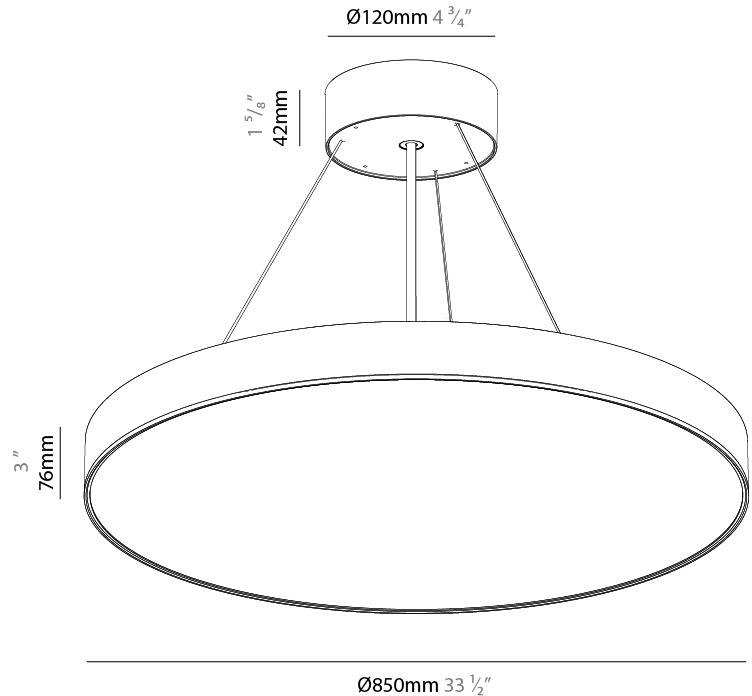

1. To build a product code in our configurator select the specify button on the base model # product page
2. To build a manual product code on this datasheet choose from the options listed below in blue font and add the suffix to the base model #

GENERAL

Series: Sign EVO
Partner: Prolicht
Division: Architectural
Installation: Suspension
Product Type: Pendant
Mounting Location: Ceiling
Light Distribution: Direct / Indirect

PHYSICAL

Shape: Round
Diameter (mm): 850
Diameter (in): 33 7/16
Height (mm): 82
Height (in): 3 1/4
Weight (kg): 8.8
Diffuser: [PMMA - Opal](#) / [Microprism](#) / [Clear Microprism](#)
Fixture Finish: [SSR / BKV / CWI / CRY / HAB / UFT / ITA / RUA / FTG / MYG / LOD / PUS / FRO / FUP / KIA / POP / BLS / SPG / MEY / GOH / CHC / COM / ABZ / JAG / OBR / MOS / ROR](#)
Fixture Material: [PMMA](#) / [Extruded Aluminum](#) / [Steel](#)
Cable Details: [2000mm](#) or [6000mm Transparent Cable](#)

ELECTRICAL

Lamp Type: LED (Zhaga Standard)
Input Wattage (W): 125.3
Total Output Wattage (W): 113.6
Dimming: [Non-Dimmable](#)
Driver Included: Yes
Driver Location: Integrated
Driver Type: Constant Current - Universal
Driver Class: Class 2
Input Voltage (V): 120

LED

Color Temperature (°K): [2700](#) / [3000](#) / [3500](#) / [4000](#)
Max. Delivered Lumen (lm): Max 19899 (14543 Dir / 5357 Ind)
Nominal Lumen (lm): Max 22424
CRI: >90 CRI
Lamp Life (hrs): 50000

OPTICAL

RATINGS AND CERTIFICATIONS

Certified By: Certified for North American Standards
IP rating: IP40