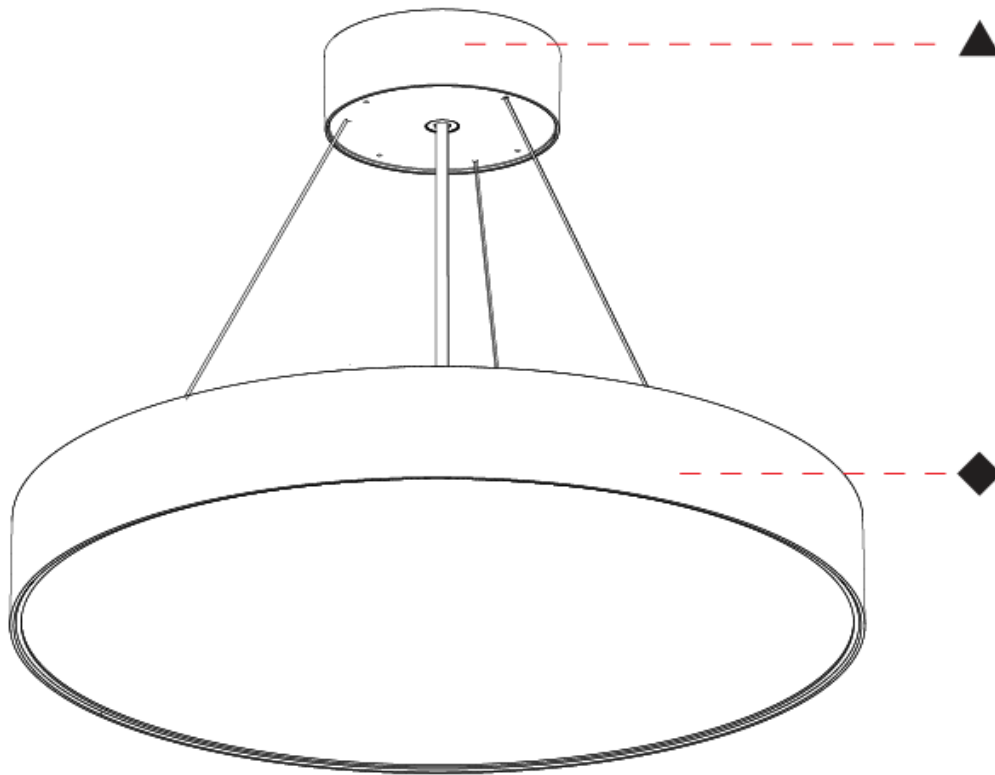

SIGN EVO SUSPENSION

A3001103-HE-

PROJECT	_____
TYPE	_____
SPECIFIER	_____
QUANTITY	_____
DATE	_____

A